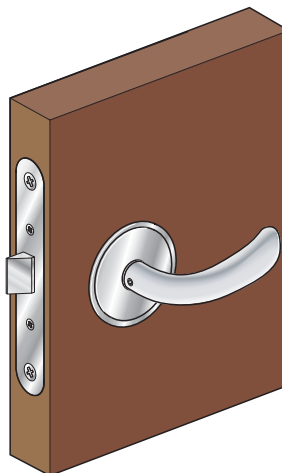

Nova handle Chrome