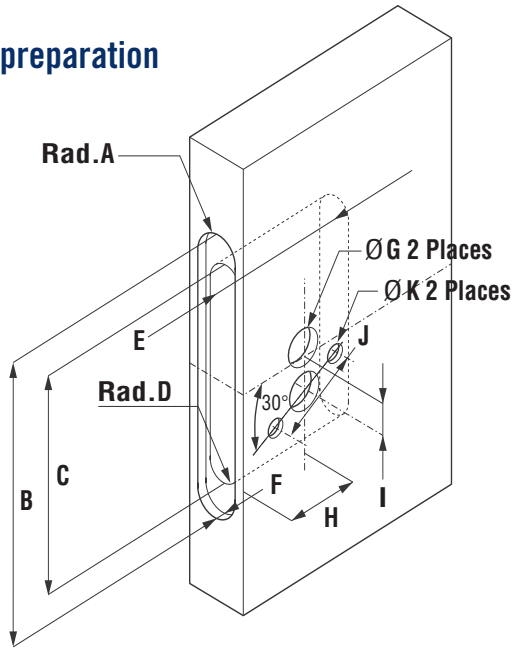

Panel preparation