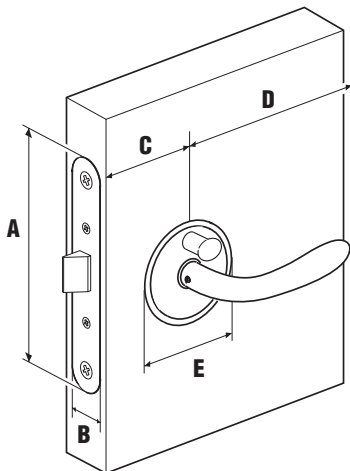

McCoy Swing Door Latch

DOOR THICKNESS RANGE:
22 – 37mm (7/8" - 1 1/2")

The McCoy is a mortise lock designed for applications where elegant styling and a durable lockset are desired. It offers an exceptionally tough mechanism and a variety of sophisticated design features:

- 100% Marine-grade materials to prevent corrosion
- Double springs keep handle level
- Emergency lock override

Available Options:

Finish: Chrome, Diamond Brass, Chrome with Diamond Brass accent, and Satin.

Function: Available with or without privacy lock.

Appearance:

Combine handles, escutcheon plates, and accent plates to customize the latch for your application.

For unique styling combine the McCoy with a wide range of stylish Olivari handles. See page 6-9.

	Imperial		Metric
	Nominal	Decimal	
A	3 29/32	3.906	99
B	41/64	.640	16
C	1 23/32	1.713	43.5
D	3 15/16	3.937	100
E	2 3/16	2.165	55

*Nova handle
Diamond brass*