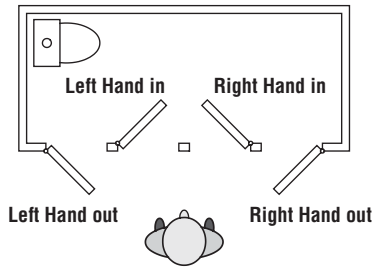

Portofino handle Satin

McCOY Swing Door Latch

The McCoy can be ordered with or without privacy knob.
 The McCoy can be combined with an Olivari handle,
 see pages 6 - 9.

Nova

Portofino

NOVA PART NUMBERS								
With Privacy Knob	Door thickness range 22-30 mm (7/8" - 1 3/16")				Door thickness range 28-37 mm (1 1/8" - 1 1/2")			
	Chrome	Chrome/Diamond Brass	Diamond Brass	Satin	Chrome	Chrome/Diamond Brass	Diamond Brass	Satin
Right hand out	MA-01-220-01-10	MA-01-220-01-14	MA-01-220-01-40	MA-01-220-01-20	MA-01-221-01-10	MA-01-221-01-14	MA-01-221-01-40	MA-01-221-01-20
Right hand in	MA-01-320-01-10	MA-01-320-01-14	MA-01-320-01-40	MA-01-320-01-20	MA-01-321-01-10	MA-01-321-01-14	MA-01-321-01-40	MA-01-321-01-20
Left hand out	MA-01-420-01-10	MA-01-420-01-14	MA-01-420-01-40	MA-01-420-01-20	MA-01-421-01-10	MA-01-421-01-14	MA-01-421-01-40	MA-01-421-01-20
Left hand in	MA-01-520-01-10	MA-01-520-01-14	MA-01-520-01-40	MA-01-520-01-20	MA-01-521-01-10	MA-01-521-01-14	MA-01-521-01-40	MA-01-521-01-20
Without Privacy Knob	Chrome	Chrome/Diamond Brass	Diamond Brass	Satin	Chrome	Chrome/Diamond Brass	Diamond Brass	Satin
Right hand out	MA-01-600-01-10	MA-01-600-01-14	MA-01-600-01-40	MA-01-600-01-20	MA-01-601-01-10	MA-01-601-01-14	MA-01-601-01-40	MA-01-601-01-20
Right hand in	MA-01-700-01-10	MA-01-700-01-14	MA-01-700-01-40	MA-01-700-01-20	MA-01-701-01-10	MA-01-701-01-14	MA-01-701-01-40	MA-01-701-01-20
Left hand out	MA-01-700-01-10	MA-01-700-01-14	MA-01-700-01-40	MA-01-700-01-20	MA-01-701-01-10	MA-01-701-01-14	MA-01-701-01-40	MA-01-701-01-20
Left hand in	MA-01-600-01-10	MA-01-600-01-14	MA-01-600-01-40	MA-01-600-01-20	MA-01-601-01-10	MA-01-601-01-14	MA-01-601-01-40	MA-01-601-01-20