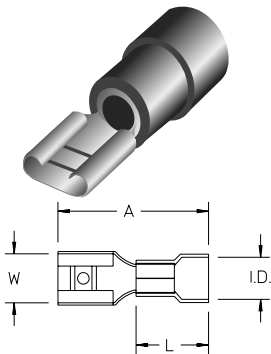

T&B Crimp Terminals

Butt Splices & Disconnects

Vinyl Insulated Butt Splices

Cat. No.	Wire Range	Ins. Color	Dimensions			Dist. Bagged Qty.	Bulk† Ctn. Qty.
			A	I.D.1	I.D.2		
TV18-BS	22-18	Red	1.04	.070	.160	50	1,000
TV14-BS	16-14	Blue	1.04	.100	.186	50	1,000
TV10-BS	12-10	Yellow	1.07	.144	.250	25	500

†For Bulk Quantities, add "-1" to Catalog Number i.e. TV18-BS-1.

Vinyl Insulated Male Disconnects – 250 Series

Cat. No.	Wire Range	Ins. Color	Dimensions				Thk. of Tab	Dist. Bagged Qty.	Bulk† Ctn. Qty.
			A	W	L	I.D.			
TV18-250MD	22-18	Red	.875	.248	.443	.157	.032	50	1,000
TV14-250MD	16-14	Blue	.875	.248	.443	.174	.032	50	1,000
TV10-250MD	12-10	Yellow	.985	.248	.556	.267	.032	25	500

†For Bulk Quantities, add "-1" to Catalog Number i.e. TV18-250MD-1.

Vinyl Insulated Female Disconnects – 250 Series

Cat. No.	Wire Range	Ins. Color	Dimensions				Thk. of Tab	Dist. Bagged Qty.	Bulk† Ctn. Qty.
			A	W	L	I.D.			
TV18-250FD	22-18	Red	.870	.261	.450	.157	.032	50	1,000
TV14-250FD	16-14	Blue	.870	.261	.450	.174	.032	50	1,000
TV10-250FD	12-10	Yellow	.982	.261	.560	.267	.032	25	1,000

†For Bulk Quantities, add "-1" to Catalog Number i.e. TVF18-250FD-1.

Thomas & Betts

T&B Crimp Terminals

Disconnects

Fully Insulated Nylon Male Disconnects – 250 Series

Cat. No.	Wire Range	Ins. Color	Dimensions			Thk. of Tab	Dist. Bagged Qty.	Bulk† Ctn. Qty.
			A	W	I.D.			
TNF18-250MD	22-18	Red	.840	.248	.154	.032	50	1,000
TNF14-250MD	16-14	Blue	.840	.248	.184	.032	50	1,000
TNF10-250MD	12-10	Yellow	.935	.248	.264	.032	25	500