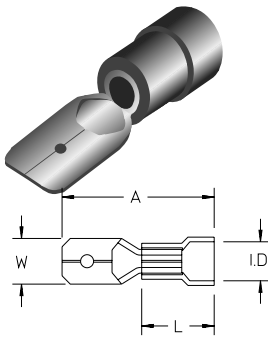

T&B Crimp Terminals

Butt Splices & Disconnects

Vinyl Insulated Butt Splices

Cat. No.	Wire Range	Ins. Color	Dimensions			Dist. Bagged Qty.	Bulk† Ctn. Qty.
			A	I.D.1	I.D.2		
TV18-BS	22-18	Red	1.04	.070	.160	50	1,000
TV14-BS	16-14	Blue	1.04	.100	.186	50	1,000
TV10-BS	12-10	Yellow	1.07	.144	.250	25	500

†For Bulk Quantities, add "-1" to Catalog Number i.e. TV18-BS-1.

Vinyl Insulated Male Disconnects – 250 Series

Cat. No.	Wire Range	Ins. Color	Dimensions				Thk. of Tab	Dist. Bagged Qty.	Bulk† Ctn. Qty.
			A	W	L	I.D.			
TV18-250MD	22-18	Red	.875	.248	.443	.157	.032	50	1,000
TV14-250MD	16-14	Blue	.875	.248	.443	.174	.032	50	1,000
TV10-250MD	12-10	Yellow	.985	.248	.556	.267	.032	25	500

†For Bulk Quantities, add "-1" to Catalog Number i.e. TV18-250MD-1.

Vinyl Insulated Female Disconnects – 250 Series

Cat. No.	Wire Range	Ins. Color	Dimensions				Thk. of Tab	Dist. Bagged Qty.	Bulk† Ctn. Qty.
			A	W	L	I.D.			
TV18-250FD	22-18	Red	.870	.261	.450	.157	.032	50	1,000
TV14-250FD	16-14	Blue	.870	.261	.450	.174	.032	50	1,000
TV10-250FD	12-10	Yellow	.982	.261	.560	.267	.032	25	1,000

†For Bulk Quantities, add "-1" to Catalog Number i.e. TV18-250FD-1.

Fully Insulated Vinyl Female Disconnects – 250 Series

Cat. No.	Wire Range	Ins. Color	Dimensions			Thk. of Tab	Dist. Bagged Qty.	Bulk† Ctn. Qty.
			A	W	I.D.			
TVF18-250FD	22-18	Red	.860	.261	.157	.032	50	1,000
TVF14-250FD	16-14	Blue	.885	.261	.190	.032	50	1,000
TVF10-250FD	12-10	Yellow	.975	.261	.258	.032	25	500