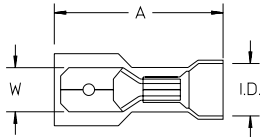

†For Bulk Quantities, add "-1" to Catalog Number i.e. TV18-250FD-1.

Fully Insulated Vinyl Female Disconnects – 250 Series

Cat. No.	Wire Range	Ins. Color	Dimensions			Thk. of Tab	Dist. Bagged Qty.	Bulk† Ctn. Qty.
			A	W	I.D.			
TVF18-250FD	22-18	Red	.860	.261	.157	.032	50	1,000
TVF14-250FD	16-14	Blue	.885	.261	.190	.032	50	1,000
TVF10-250FD	12-10	Yellow	.975	.261	.258	.032	25	500

†For Bulk Quantities, add "-1" to Catalog Number i.e. TVF18-250FD-1.

Thomas & Betts

T&B Crimp Terminals

Disconnects

Fully Insulated Nylon Male Disconnects – 250 Series

Cat. No.	Wire Range	Ins. Color	Dimensions			Thk. of Tab	Dist. Bagged Qty.	Bulk† Ctn. Qty.
			A	W	I.D.			
TNF18-250MD	22-18	Red	.840	.248	.154	.032	50	1,000
TNF14-250MD	16-14	Blue	.840	.248	.184	.032	50	1,000
TNF10-250MD	12-10	Yellow	.935	.248	.264	.032	25	500