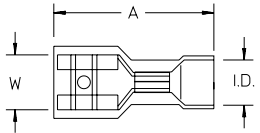

†For Bulk Quantities, add "-1" to Catalog Number i.e. TVF18-250FD-1.

Thomas & Betts

T&B Crimp Terminals

Disconnects

Fully Insulated Nylon Male Disconnects – 250 Series

Cat. No.	Wire Range	Ins. Color	Dimensions			Thk. of Tab	Dist. Bagged Qty.	Bulk† Ctn. Qty.
			A	W	I.D.			
TNF18-250MD	22-18	Red	.840	.248	.154	.032	50	1,000
TNF14-250MD	16-14	Blue	.840	.248	.184	.032	50	1,000
TNF10-250MD	12-10	Yellow	.935	.248	.264	.032	25	500

†For Bulk Quantities, add "-1" to Catalog Number i.e. TNF18-250MD-1.

Fully Insulated Nylon Female Disconnects – 250 Series

Cat. No.	Wire Range	Ins. Color	Dimensions			Thk. of Tab	Dist. Bagged Qty.	Bulk† Ctn. Qty.
			A	W	I.D.			
TNF18-250FD	22-18	Red	.840	.261	.154	.032	50	1000
TNF14-250FD	16-14	Blue	.840	.261	.184	.032	50	1000
TNF10-250FD	12-10	Yellow	.935	.261	.264	.032	25	500