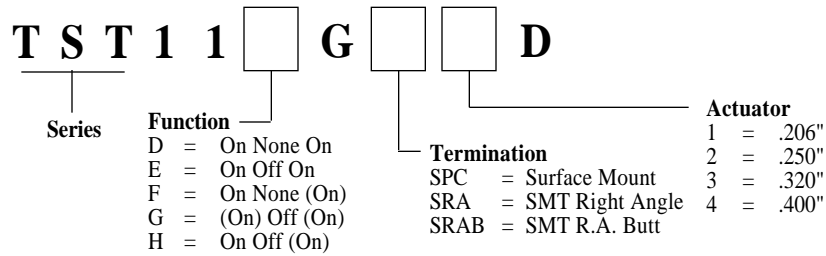

TST / TSP / MRD / DR Series

TST SERIES

Tiny Sealed Toggle

See pages C6-C8 for dimensions and specifications

TSP SERIES

Tiny Sealed Pushbutton

See pages D12-D15 for dimensions and specifications

MRD SERIES

7mm Miniature Rotary

See pages A17-A18 for dimensions and specifications

DRD SERIES

DRD Rotary DIP Switch

See pages A19-A26 for dimensions and specifications