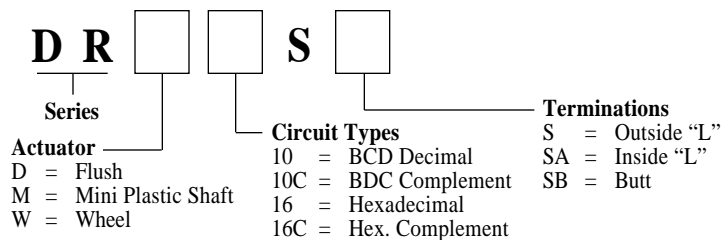

7mm Miniature Rotary

See pages A17-A18 for dimensions and specifications

DRD SERIES

DRD Rotary DIP Switch

See pages A19-A26 for dimensions and specifications