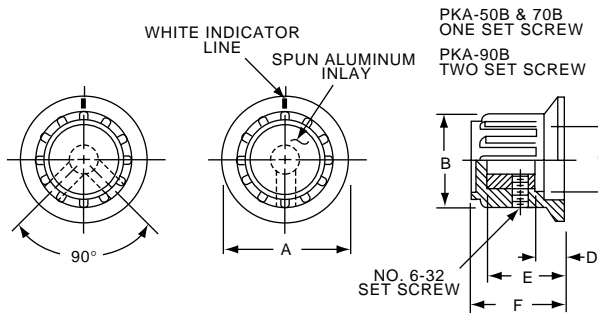

Alcoknobs *Molded Phenolic Series*

PK SERIES

PKP194B1/4

| Serrated with Bar Point and Dot Indicator | | | | | | |
|-------------------------------------------|------------|------------|------------|------------|------------|------------|
| Model | A | B | C | D | E | F |
| *PK1108B1/4 | 1.00(25.4) | .980(24.9) | .840(21.3) | | .620(15.7) | .800(20.3) |
| PKP194B1/4 | 1.00(25.9) | 1.02(25.9) | .800(20.3) | 1.60(40.6) | .590(15.0) | .840(21.3) |

*Note: Supplied with one set screw.

PKA SERIES

PKA50B1/4

PKA90B1/4

| Ribbed with Line Indicator on Skirt | | | | | | |
|-------------------------------------|------------|------------|------------|------------|------------|------------|
| Model | A | B | C | D | E | F |
| PKA50B1/8 | .795(20.2) | .580(14.7) | .540(13.7) | .080(2.03) | .450(11.4) | .590(15.0) |
| PKA50B1/4 | .795(20.2) | .580(14.7) | .540(13.7) | .080(2.03) | .450(11.4) | .590(15.0) |
| PKA55B1/8 | .780(19.8) | .580(14.7) | .475(12.1) | .135(3.43) | .585(14.9) | .675(17.2) |
| PKA70B1/4 | .980(24.9) | .740(18.8) | .680(17.3) | .118(3.00) | .650(16.5) | .750(19.1) |
| PKA90B1/4 | 1.38(34.9) | .970(24.6) | .670(17.0) | .195(4.95) | .750(19.1) | .840(21.3) |

J

PKAP SERIES

PKAP50B1/8

PKAP90B1/4

| Ribbed with Skirt and Pointer with Indicator Line | | | | | | |
|---------------------------------------------------|------------|------------|------------|------------|------------|------------|
| Model | A | B | C | D | E | F |
| PKAP50B1/8 | .787(20.0) | .693(17.6) | .508(12.9) | .082(2.08) | .579(14.7) | .689(17.5) |
| PKAP50B1/4 | .787(20.0) | .693(17.6) | .508(12.9) | .082(2.08) | .579(14.7) | .689(17.5) |
| PKAP70B1/4 | .976(24.8) | .874(22.1) | .668(17.0) | .150(3.81) | .634(16.1) | .748(19.0) |
| PKAP90B1/4 | 1.36(34.6) | 1.29(32.8) | .673(17.1) | .197(5.00) | .740(18.8) | .846(21.5) |