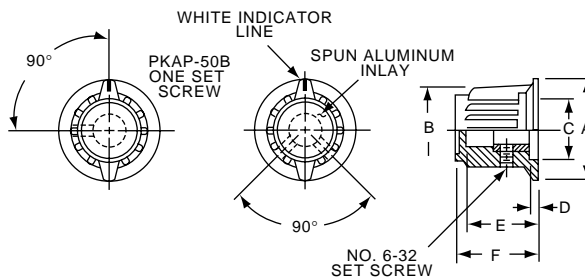

Alcoknobs *Molded Phenolic Series*

PK SERIES

PKP194B1/4

| Serrated with Bar Point and Dot Indicator | | | | | | |
|-------------------------------------------|------------|------------|------------|------------|------------|------------|
| Model | A | B | C | D | E | F |
| *PK1108B1/4 | 1.00(25.4) | .980(24.9) | .840(21.3) | | .620(15.7) | .800(20.3) |
| PKP194B1/4 | 1.00(25.9) | 1.02(25.9) | .800(20.3) | 1.60(40.6) | .590(15.0) | .840(21.3) |

*Note: Supplied with one set screw.

PKA SERIES

PKA50B1/4

PKA90B1/4

| Ribbed with Line Indicator on Skirt | | | | | | |
|-------------------------------------|------------|------------|------------|------------|------------|------------|
| Model | A | B | C | D | E | F |
| PKA50B1/8 | .795(20.2) | .580(14.7) | .540(13.7) | .080(2.03) | .450(11.4) | .590(15.0) |
| PKA50B1/4 | .795(20.2) | .580(14.7) | .540(13.7) | .080(2.03) | .450(11.4) | .590(15.0) |
| PKA55B1/8 | .780(19.8) | .580(14.7) | .475(12.1) | .135(3.43) | .585(14.9) | .675(17.2) |
| PKA70B1/4 | .980(24.9) | .740(18.8) | .680(17.3) | .118(3.00) | .650(16.5) | .750(19.1) |
| PKA90B1/4 | 1.38(34.9) | .970(24.6) | .670(17.0) | .195(4.95) | .750(19.1) | .840(21.3) |

J

PKAP SERIES

PKAP50B1/8

PKAP90B1/4

| Ribbed with Skirt and Pointer with Indicator Line | | | | | | |
|---------------------------------------------------|------------|------------|------------|------------|------------|------------|
| Model | A | B | C | D | E | F |
| PKAP50B1/8 | .787(20.0) | .693(17.6) | .508(12.9) | .082(2.08) | .579(14.7) | .689(17.5) |
| PKAP50B1/4 | .787(20.0) | .693(17.6) | .508(12.9) | .082(2.08) | .579(14.7) | .689(17.5) |
| PKAP70B1/4 | .976(24.8) | .874(22.1) | .668(17.0) | .150(3.81) | .634(16.1) | .748(19.0) |
| PKAP90B1/4 | 1.36(34.6) | 1.29(32.8) | .673(17.1) | .197(5.00) | .740(18.8) | .846(21.5) |