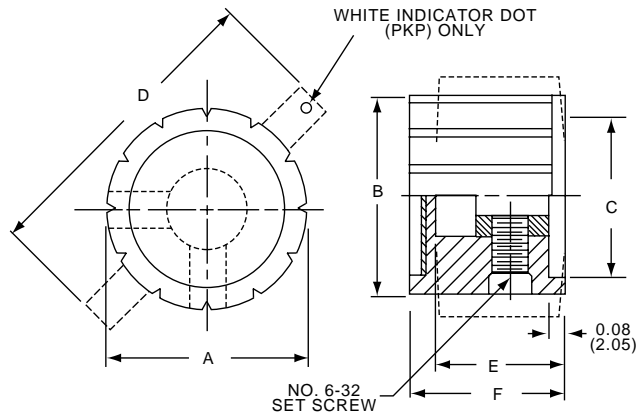

Alcoknobs *Molded Phenolic Series*

PK SERIES

PKP194B1/4

| Serrated with Bar Point and Dot Indicator | | | | | | |
|-------------------------------------------|------------|------------|------------|------------|------------|------------|
| Model | A | B | C | D | E | F |
| *PK1108B1/4 | 1.00(25.4) | .980(24.9) | .840(21.3) | | .620(15.7) | .800(20.3) |
| PKP194B1/4 | 1.00(25.9) | 1.02(25.9) | .800(20.3) | 1.60(40.6) | .590(15.0) | .840(21.3) |

*Note: Supplied with one set screw.

PKA SERIES

PKA50B1/4

PKA90B1/4

| Ribbed with Line Indicator on Skirt | | | | | | |
|-------------------------------------|------------|------------|------------|------------|------------|------------|
| Model | A | B | C | D | E | F |
| PKA50B1/8 | .795(20.2) | .580(14.7) | .540(13.7) | .080(2.03) | .450(11.4) | .590(15.0) |
| PKA50B1/4 | .795(20.2) | .580(14.7) | .540(13.7) | .080(2.03) | .450(11.4) | .590(15.0) |
| PKA55B1/8 | .780(19.8) | .580(14.7) | .475(12.1) | .135(3.43) | .585(14.9) | .675(17.2) |
| PKA70B1/4 | .980(24.9) | .740(18.8) | .680(17.3) | .118(3.00) | .650(16.5) | .750(19.1) |
| PKA90B1/4 | 1.38(34.9) | .970(24.6) | .670(17.0) | .195(4.95) | .750(19.1) | .840(21.3) |

J

PKAP SERIES

PKAP50B1/8

PKAP90B1/4

| Ribbed with Skirt and Pointer with Indicator Line | | | | | | |
|---------------------------------------------------|------------|------------|------------|------------|------------|------------|
| Model | A | B | C | D | E | F |
| PKAP50B1/8 | .787(20.0) | .693(17.6) | .508(12.9) | .082(2.08) | .579(14.7) | .689(17.5) |
| PKAP50B1/4 | .787(20.0) | .693(17.6) | .508(12.9) | .082(2.08) | .579(14.7) | .689(17.5) |
| PKAP70B1/4 | .976(24.8) | .874(22.1) | .668(17.0) | .150(3.81) | .634(16.1) | .748(19.0) |
| PKAP90B1/4 | 1.36(34.6) | 1.29(32.8) | .673(17.1) | .197(5.00) | .740(18.8) | .846(21.5) |