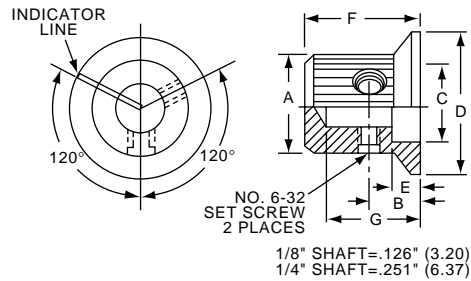

KLNS SERIES

KLNS500B1/8

KLNS900B1/4

Straight Knurl with Indicator Line on Top, Side and Skirt

| Model | Color | A | B | C | D | E | F | G |
|-------------|---------|------------|------------|------------|------------|------------|------------|------------|
| KLNS500A1/8 | Natural | .500(12.7) | .280(7.11) | .380(9.65) | .750(19.0) | .160(4.07) | .630(16.0) | .510(13.0) |
| KLNS500A1/4 | Natural | .500(12.7) | .280(7.11) | .380(9.65) | .750(19.0) | .160(4.07) | .630(16.0) | .510(13.0) |
| KLNS500B1/8 | Black | .500(12.7) | .280(7.11) | .380(9.65) | .750(19.0) | .160(4.07) | .630(16.0) | .510(13.0) |
| KLNS500B1/4 | Black | .500(12.7) | .280(7.11) | .380(9.65) | .750(19.0) | .160(4.07) | .630(16.0) | .510(13.0) |
| KLNS700A1/4 | Natural | .750(19.0) | .280(7.11) | .590(14.9) | 1.13(28.7) | .160(4.07) | .630(16.0) | .510(13.0) |
| KLNS700B1/4 | Black | .750(19.0) | .280(7.11) | .590(14.9) | 1.13(28.7) | .160(4.07) | .630(16.0) | .510(13.0) |
| KLNS900A1/4 | Natural | .940(23.9) | .280(7.11) | .710(18.0) | 1.40(35.5) | .160(4.07) | .630(16.0) | .510(13.0) |
| KLNS900B1/4 | Black | .940(23.9) | .280(7.11) | .710(18.0) | 1.40(35.5) | .160(4.07) | .630(16.0) | .510(13.0) |