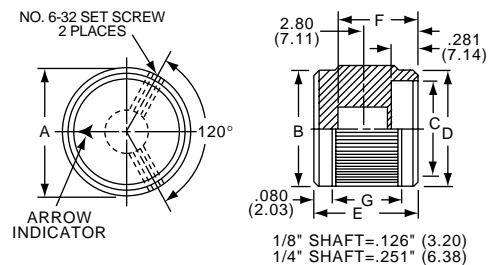

KN501A1/4

Model	Color	A	B	C	D	E	F	G
KN501A1/8	Natural	.500(12.7)	.445(11.3)	.374(9.50)	.445(11.3)	.625(15.9)	.512(13.0)	.956(24.28)
KN501A1/4	Natural	.500(12.7)	.445(11.3)	.374(9.50)	.445(11.3)	.625(15.9)	.512(13.0)	.956(24.28)
KN501B1/8	Black	.500(12.7)	.445(11.3)	.374(9.50)	.445(11.3)	.625(15.9)	.512(13.0)	.956(24.28)
KN501B1/4	Black	.500(12.7)	.445(11.3)	.374(9.50)	.445(11.3)	.625(15.9)	.512(13.0)	.956(24.28)
KN701A1/4	Natural	.750(19.1)	.695(17.7)	.590(15.0)	.695(17.7)	.625(15.9)	.512(13.0)	.956(24.28)
KN701B1/4	Black	.750(19.1)	.695(17.7)	.590(15.0)	.695(17.7)	.625(15.9)	.512(13.0)	.956(24.28)
Two Toned	Body-Top							
KN501BA1/8	Blk. - Ntl.	.500(12.7)	.445(11.3)	.374(9.50)	.445(11.3)	.625(15.9)	.512(13.0)	.956(24.28)
KN501BA1/4	Blk. - Ntl.	.500(12.7)	.445(11.3)	.374(9.50)	.445(11.3)	.625(15.9)	.512(13.0)	.956(24.28)
KN701BA1/8	Blk. - Ntl.	.750(19.1)	.695(17.7)	.590(15.0)	.695(17.7)	.625(15.9)	.512(13.0)	.956(24.28)
KN701BA1/4	Blk. - Ntl.	.750(19.1)	.695(17.7)	.590(15.0)	.695(17.7)	.625(15.9)	.512(13.0)	.956(24.28)

KN SERIES