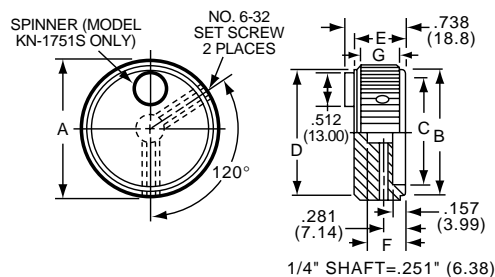

KN SERIES

KN1751AS1/4

KN1751B1/4

Straight Knurl with & without "Fingertip" Spinner

| Model | Color | A | B | C | D | E | F | G |
|------------------------------------|----------------|------------|------------|------------|------------|------------|------------|------------|
| Less Indicator | | | | | | | | |
| KN1751A1/4 | Natural | 1.75(44.5) | 1.55(39.4) | 1.38(35.1) | 1.65(41.9) | .620(15.0) | .508(12.9) | .480(12.2) |
| KN1751B1/4 | Black | 1.75(44.5) | 1.55(39.4) | 1.38(35.1) | 1.65(41.9) | .620(15.8) | .508(12.9) | .480(12.2) |
| Body - Top | | | | | | | | |
| KN1751AB1/4 | Ntl. - Blk. | 1.75(44.5) | 1.55(39.4) | 1.38(35.1) | 1.65(41.9) | .620(15.8) | .508(12.9) | .480(12.2) |
| KN1751BB1/4 | Blk. - Natural | 1.75(44.5) | 1.55(39.4) | 1.38(35.1) | 1.65(41.9) | .620(15.8) | .508(12.9) | .480(12.2) |
| With Indicator | | | | | | | | |
| KN1750A1/4 | Natural | 1.75(44.5) | 1.55(39.4) | 1.38(35.1) | 1.65(41.9) | .620(15.8) | .508(12.9) | .480(12.2) |
| KN1750B1/4 | Black | 1.75(44.5) | 1.55(39.4) | 1.38(35.1) | 1.65(41.9) | .620(15.8) | .508(12.9) | .480(12.2) |
| With Spinner/Less Indicator | | | | | | | | |
| KN1751AS1/4 | Natural | 1.75(44.5) | 1.55(39.4) | 1.38(35.1) | 1.65(41.9) | .620(15.8) | .508(12.9) | .480(12.2) |
| KN1751BS1/4 | Black | 1.75(44.5) | 1.55(39.4) | 1.38(35.1) | 1.65(41.9) | .620(15.8) | .508(12.9) | .480(12.2) |