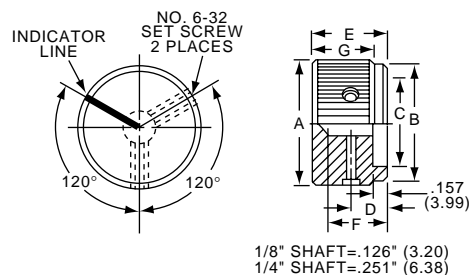

KLN SERIES

KLN500A1/4

Straight Knurl with Top and Side Indicator								
Model	Color	A	B	C	D	E	F	G
KLN500A1/8	Natural	.500(12.7)	0.445(11.3)	.374(9.50)	.281(7.14)	.625(15.9)	.512(13.0)	.527(13.4)
KLN500A1/4	Natural	.500(12.7)	0.445(11.3)	.374(9.50)	.281(7.14)	.625(15.9)	.512(13.0)	.527(13.4)
KLN500B1/8	Black	.500(12.7)	0.445(11.3)	.374(9.50)	.281(7.14)	.625(15.9)	.512(13.0)	.527(13.4)
KLN500B1/4	Black	.500(12.7)	0.445(11.3)	.374(9.50)	.281(7.14)	.625(15.9)	.512(13.0)	.527(13.4)
KLN500S1/8	Smoke	.500(12.7)	0.445(11.3)	.374(9.50)	.281(7.14)	.625(15.9)	.512(13.0)	.527(13.4)
KLN500S1/4	Smoke	.500(12.7)	0.445(11.3)	.374(9.50)	.281(7.14)	.625(15.9)	.512(13.0)	.527(13.4)
KLN700A1/4	Natural	.740(18.8)	.685(17.4)	.591(15.0)	.281(7.14)	.625(15.9)	.512(13.0)	.527(13.4)
KLN700B1/4	Black	.740(18.8)	.685(17.4)	.591(15.0)	.281(7.14)	.625(15.9)	.512(13.0)	.527(13.4)
KLN700S1/4	Smoke	.740(18.8)	.685(17.4)	.591(15.0)	.281(7.14)	.625(15.9)	.512(13.0)	.527(13.4)
KLN900A1/4	Natural	.937(23.8)	.882(22.4)	0.709(18.0)	.281(7.14)	.625(15.9)	.512(13.0)	.527(13.4)
KLN900B1/4	Black	.937(23.8)	.882(22.4)	0.709(18.0)	.281(7.14)	.625(15.9)	.512(13.0)	.527(13.4)
KLN900S1/4	Smoke	.937(23.8)	.882(22.4)	0.709(18.0)	.281(7.14)	.625(15.9)	.512(13.0)	.527(13.4)
KLN1250A1/4	Natural	1.25(31.8)	1.20(30.5)	.984(25.0)	.281(7.14)	.625(15.9)	.512(13.0)	.527(13.4)
KLN1250B1/4	Black	1.25(31.8)	1.20(30.5)	.984(25.0)	.281(7.14)	.625(15.9)	.512(13.0)	.527(13.4)
KLN1250S1/4	Smoke	1.25(31.8)	1.20(30.5)	.984(25.0)	.281(7.14)	.625(15.9)	.512(13.0)	.527(13.4)