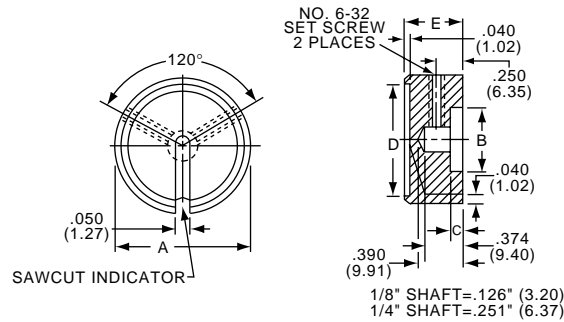

KE500AB1/4

KES SERIES

KES500AB1/4

| Knurl Grip with Dot Indicator on Skirt | | | | | | | |
|--|-------------|------------|------------|------------|------------|------------|------------|
| Model | Color | A | B | C | D | E | F |
| KES500AB1/8 | Ntl. - Blk. | .500(12.7) | .460(11.7) | .382(9.70) | .750(19.1) | .625(15.9) | .512(13.0) |
| KES500AB1/4 | Ntl. - Blk. | .500(12.7) | .460(11.7) | .382(9.70) | .750(19.1) | .625(15.9) | .512(13.0) |
| KES700AB1/4 | Ntl. - Blk. | .750(19.1) | .710(18.1) | .630(16.0) | 1.13(28.7) | .625(15.9) | .512(13.0) |
| KES900AB1/4 | Ntl. - Blk. | .937(23.8) | .897(22.8) | .787(20.0) | 1.44(36.6) | .625(15.9) | .512(13.0) |

KHF SERIES

KHF500A1/4

KHF900A1/4

| Plain Body with Top and Side Sawcut Indicator | | | | | | |
|---|---------|------------|------------|------------|------------|------------|
| Model | Color | A | B | C | D | E |
| KHF500A1/4 | Natural | .500(12.7) | .374(9.50) | .118(3.00) | .342(8.69) | .563(14.3) |
| KHF700A1/4 | Natural | .740(18.8) | .590(15.0) | .118(3.00) | .592(15.0) | .563(14.3) |
| KHF900A1/4 | Natural | .937(23.8) | .708(18.0) | .118(3.00) | .779(19.8) | .563(14.3) |
| KHF1250A1/4 | Natural | 1.23(31.8) | .984(25.0) | .118(3.00) | 1.08(27.5) | .563(14.3) |