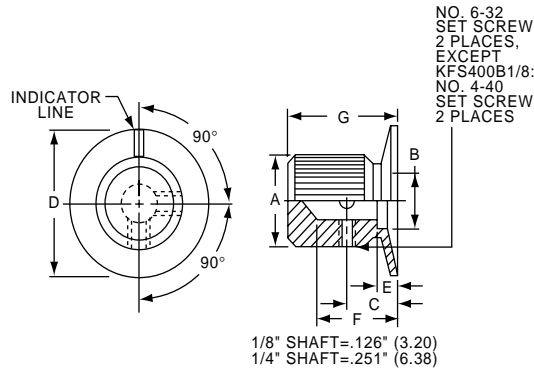

Alcoknobs *Machined Aluminum Series*

KFS SERIES

Straight Knurl with Indicator on Skirt								
Model	Color	A	B	C	D	E	F	G
KFS400B1/8	Black Matte	.380(9.65)	.382(9.70)	.256(6.50)	.500(12.7)	.098(2.49)	.469(11.9)	0.591(15.0)
KFS500B1/8	Black Matte	.500(12.7)	.382(9.70)	.252(6.48)	.630(16.0)	.161(4.09)	.469(11.9)	.630(16.0)
KFS600B1/8	Black Matte	.618(15.7)	.280(7.11)	.382(9.70)	1.00(25.4)	.161(4.09)	.630(16.0)	0.811(20.6)