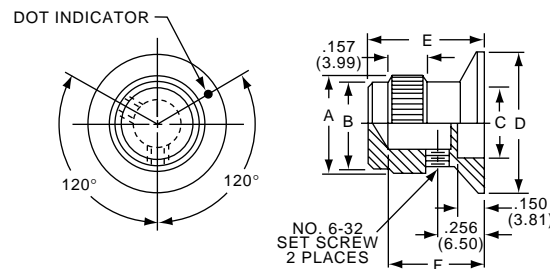

KE SERIES

KE900AB1/4

| Knurl Grip with Top Dot Indicator | | | | | | | |
|-----------------------------------|-------------|------------|------------|------------|------------|------------|------------|
| Model | Color | A | B | C | D | E | F |
| KE500AB1/8 | Ntl. - Blk. | .500(12.7) | .126(3.20) | .382(9.70) | .460(11.7) | .625(15.9) | .512(13.0) |
| KE500AB1/4 | Ntl. - Blk. | .500(12.7) | .126(3.20) | .382(9.70) | .460(11.7) | .625(15.9) | .512(13.0) |
| KE700AB1/4 | Ntl. - Blk. | .740(18.8) | .251(6.38) | .630(16.0) | .708(18.0) | .625(15.9) | .512(13.0) |
| KE900AB1/4 | Ntl. - Blk. | .93(23.8) | .251(6.38) | .787(20.0) | .900(22.9) | .625(15.9) | .512(13.0) |
| KE1250AB1/4 | Ntl. - Blk. | 1.25(31.8) | .251(6.38) | 1.06(26.9) | 1.17(29.7) | .625(15.9) | .512(13.0) |

KE500AB1/4

KES SERIES

KES500AB1/4

| Knurl Grip with Dot Indicator on Skirt | | | | | | | |
|--|-------------|------------|------------|------------|------------|------------|------------|
| Model | Color | A | B | C | D | E | F |
| KES500AB1/8 | Ntl. - Blk. | .500(12.7) | .460(11.7) | .382(9.70) | .750(19.1) | .625(15.9) | .512(13.0) |
| KES500AB1/4 | Ntl. - Blk. | .500(12.7) | .460(11.7) | .382(9.70) | .750(19.1) | .625(15.9) | .512(13.0) |
| KES700AB1/4 | Ntl. - Blk. | .750(19.1) | .710(18.1) | .630(16.0) | 1.13(28.7) | .625(15.9) | .512(13.0) |
| KES900AB1/4 | Ntl. - Blk. | .937(23.8) | .897(22.8) | .787(20.0) | 1.44(36.6) | .625(15.9) | .512(13.0) |