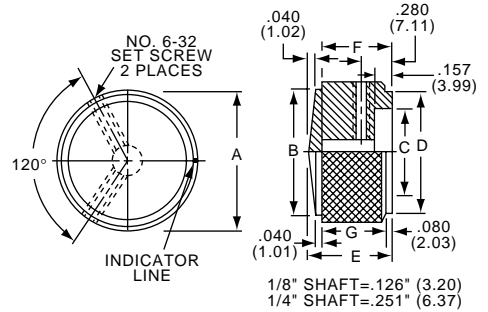

KE SERIES

KE900AB1/4

| Knurl Grip with Top Dot Indicator | | | | | | | |
|-----------------------------------|-------------|------------|------------|------------|------------|------------|------------|
| Model | Color | A | B | C | D | E | F |
| KE500AB1/8 | Ntl. - Blk. | .500(12.7) | .126(3.20) | .382(9.70) | .460(11.7) | .625(15.9) | .512(13.0) |
| KE500AB1/4 | Ntl. - Blk. | .500(12.7) | .126(3.20) | .382(9.70) | .460(11.7) | .625(15.9) | .512(13.0) |
| KE700AB1/4 | Ntl. - Blk. | .740(18.8) | .251(6.38) | .630(16.0) | .708(18.0) | .625(15.9) | .512(13.0) |
| KE900AB1/4 | Ntl. - Blk. | .93(23.8) | .251(6.38) | .787(20.0) | .900(22.9) | .625(15.9) | .512(13.0) |
| KE1250AB1/4 | Ntl. - Blk. | 1.25(31.8) | .251(6.38) | 1.06(26.9) | 1.17(29.7) | .625(15.9) | .512(13.0) |