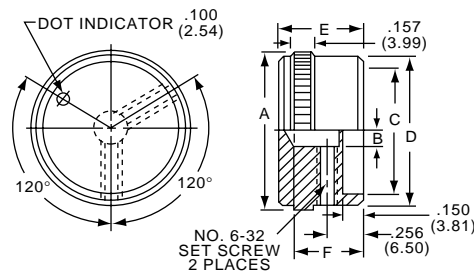

Knurl Grip with Top Dot Indicator							
Model	Color	A	B	C	D	E	F
KE500AB1/8	Ntl. - Blk.	.500(12.7)	.126(3.20)	.382(9.70)	.460(11.7)	.625(15.9)	.512(13.0)
KE500AB1/4	Ntl. - Blk.	.500(12.7)	.126(3.20)	.382(9.70)	.460(11.7)	.625(15.9)	.512(13.0)
KE700AB1/4	Ntl. - Blk.	.740(18.8)	.251(6.38)	.630(16.0)	.708(18.0)	.625(15.9)	.512(13.0)
KE900AB1/4	Ntl. - Blk.	.93(23.8)	.251(6.38)	.787(20.0)	.900(22.9)	.625(15.9)	.512(13.0)
KE1250AB1/4	Ntl. - Blk.	1.25(31.8)	.251(6.38)	1.06(26.9)	1.17(29.7)	.625(15.9)	.512(13.0)