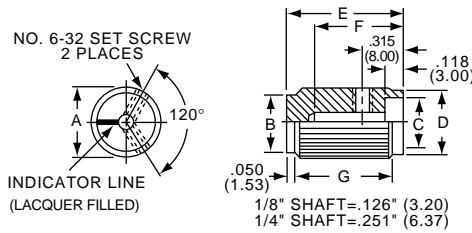

Alcoknobs *Machined Aluminum Series*

KB SERIES

KB500A1/4

KB900B1/4

Control Knob with Straight Knurl and Top Line Indicator								
Model	Color	A	B	C	D	E	F	G
KB500A1/8	Natural	.500(12.7)	.433(11.0)	.394(10.0)	.472(12.0)	.787(20.0)	.630(16.0)	.610(15.5)
KB500A1/4	Natural	.500(12.7)	.433(11.0)	.394(10.0)	.472(12.0)	.787(20.0)	.630(16.0)	.610(15.5)
KB500B1/8	Black	.500(12.7)	.433(11.0)	.394(10.0)	.472(12.0)	.787(20.0)	.630(16.0)	.610(15.5)
KB500B1/4	Black	.500(12.7)	.433(11.0)	.394(10.0)	.472(12.0)	.787(20.0)	.630(16.0)	.610(15.5)
KB700A1/4	Natural	.750(19.0)	.673(17.1)	.581(15.0)	.705(17.9)	.787(20.0)	.630(16.0)	.610(15.5)
KB700B1/4	Black	.750(19.0)	.673(17.1)	.581(15.0)	.705(17.9)	.787(20.0)	.630(16.0)	.610(15.5)
KB900A1/4	Natural	.930(23.6)	.866(22.0)	.710(18.0)	.902(22.9)	.787(20.0)	.630(16.0)	.610(15.5)
KB900B1/4	Black	.930(23.6)	.866(22.0)	.710(18.0)	.902(22.9)	.787(20.0)	.630(16.0)	.610(15.5)

KBS SERIES

KBS500A101/4

Control Knob with Straight Knurl and Skirt								
Model	Color	A	B	C	D	E	F	G
With 0-9 Numerals (36°)								
KBS500A101/8	Natural	.500(12.7)	.433(11.0)	.708(18.0)	1.00(25.4)	.950(24.1)	.826(21.0)	.655(16.7)
KBS500A101/4	Natural	.500(12.7)	.433(11.0)	.708(18.0)	1.00(25.4)	.950(24.1)	.826(21.0)	.655(16.7)
KBS500B101/8	Black	.500(12.7)	.433(11.0)	.708(18.0)	1.00(25.4)	.950(24.1)	.826(21.0)	.655(16.7)
KBS500B101/4	Black	.500(12.7)	.433(11.0)	.708(18.0)	1.00(25.4)	.950(24.1)	.826(21.0)	.655(16.7)