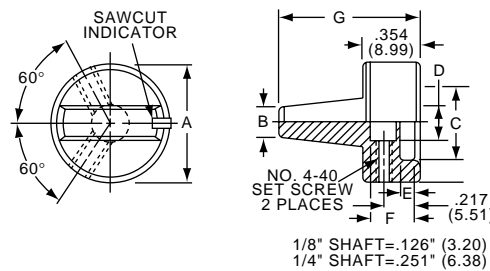

KBS SERIES

KBS500A101/4

Control Knob with Straight Knurl and Skirt								
Model	Color	A	B	C	D	E	F	G
With 0-9 Numerals (36°)								
KBS500A101/8	Natural	.500(12.7)	.433(11.0)	.708(18.0)	1.00(25.4)	.950(24.1)	.826(21.0)	.655(16.7)
KBS500A101/4	Natural	.500(12.7)	.433(11.0)	.708(18.0)	1.00(25.4)	.950(24.1)	.826(21.0)	.655(16.7)
KBS500B101/8	Black	.500(12.7)	.433(11.0)	.708(18.0)	1.00(25.4)	.950(24.1)	.826(21.0)	.655(16.7)
KBS500B101/4	Black	.500(12.7)	.433(11.0)	.708(18.0)	1.00(25.4)	.950(24.1)	.826(21.0)	.655(16.7)

KCB SERIES

KCB500A1/4

KCB700B1/4

Control Knob with Sawcut Indicator								
Model	Color	A	B	C	D	E	F	G
KCB500A1/8	Natural	.500(12.7)	.197(5.08)	.374(9.50)	.126(3.20)	.118(3.00)	.335(8.51)	.750(19.1)
KCB500A1/4	Natural	.500(12.7)	.197(5.08)	.374(9.50)	.252(6.40)	.118(3.00)	.335(8.51)	.750(19.1)
KCB500B1/8	Black	.500(12.7)	.197(5.08)	.374(9.50)	.126(3.20)	.118(3.00)	.335(8.51)	.750(19.1)
KCB500B1/4	Black	.500(12.7)	.197(5.08)	.374(9.50)	.252(6.40)	.118(3.00)	.335(8.51)	.750(19.1)
KCB600A1/8	Natural	.618(15.7)	.197(5.08)	.394(10.0)	.126(3.20)	.118(3.00)	.335(8.51)	.750(19.1)
KCB600A1/4	Natural	.618(15.7)	.197(5.08)	.394(10.0)	.252(6.40)	.118(3.00)	.335(8.51)	.750(19.1)
KCB600B1/8	Black	.618(15.7)	.197(5.08)	.394(10.0)	.126(3.20)	.118(3.00)	.335(8.51)	.750(19.1)
KCB600B1/4	Black	.618(15.7)	.197(5.08)	.394(10.0)	.252(6.40)	.118(3.00)	.335(8.51)	.750(19.1)
KCB700A1/4	Natural	.746(18.8)	.197(5.08)	.512(13.0)	.250(6.35)	.118(3.00)	.335(8.51)	.898(22.8)
KCB700B1/4	Black	.746(18.8)	.197(5.08)	.512(13.0)	.250(6.35)	.118(3.00)	.335(8.51)	.898(22.8)
KCB900A1/4	Natural	.937(23.8)	.197(5.08)	.709(18.0)	.250(6.35)	.118(3.00)	.335(8.51)	.898(22.8)
KCB900B1/4	Black	.937(23.8)	.197(5.08)	.709(18.0)	.250(6.35)	.118(3.00)	.335(8.51)	.898(22.8)