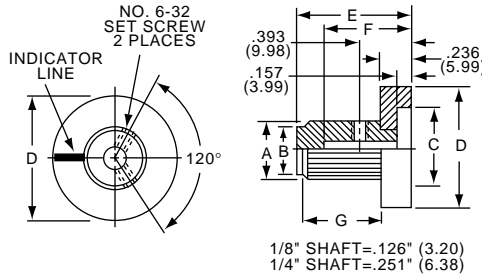

Alcoknobs *Machined Aluminum Series*

KB SERIES

KB500A1/4

KB900B1/4

Control Knob with Straight Knurl and Top Line Indicator								
Model	Color	A	B	C	D	E	F	G
KB500A1/8	Natural	.500(12.7)	.433(11.0)	.394(10.0)	.472(12.0)	.787(20.0)	.630(16.0)	.610(15.5)
KB500A1/4	Natural	.500(12.7)	.433(11.0)	.394(10.0)	.472(12.0)	.787(20.0)	.630(16.0)	.610(15.5)
KB500B1/8	Black	.500(12.7)	.433(11.0)	.394(10.0)	.472(12.0)	.787(20.0)	.630(16.0)	.610(15.5)
KB500B1/4	Black	.500(12.7)	.433(11.0)	.394(10.0)	.472(12.0)	.787(20.0)	.630(16.0)	.610(15.5)
KB700A1/4	Natural	.750(19.0)	.673(17.1)	.581(15.0)	.705(17.9)	.787(20.0)	.630(16.0)	.610(15.5)
KB700B1/4	Black	.750(19.0)	.673(17.1)	.581(15.0)	.705(17.9)	.787(20.0)	.630(16.0)	.610(15.5)
KB900A1/4	Natural	.930(23.6)	.866(22.0)	.710(18.0)	.902(22.9)	.787(20.0)	.630(16.0)	.610(15.5)
KB900B1/4	Black	.930(23.6)	.866(22.0)	.710(18.0)	.902(22.9)	.787(20.0)	.630(16.0)	.610(15.5)

KBS SERIES

KBS500A101/4

Control Knob with Straight Knurl and Skirt								
Model	Color	A	B	C	D	E	F	G
With 0-9 Numerals (36°)								
KBS500A101/8	Natural	.500(12.7)	.433(11.0)	.708(18.0)	1.00(25.4)	.950(24.1)	.826(21.0)	.655(16.7)
KBS500A101/4	Natural	.500(12.7)	.433(11.0)	.708(18.0)	1.00(25.4)	.950(24.1)	.826(21.0)	.655(16.7)
KBS500B101/8	Black	.500(12.7)	.433(11.0)	.708(18.0)	1.00(25.4)	.950(24.1)	.826(21.0)	.655(16.7)
KBS500B101/4	Black	.500(12.7)	.433(11.0)	.708(18.0)	1.00(25.4)	.950(24.1)	.826(21.0)	.655(16.7)