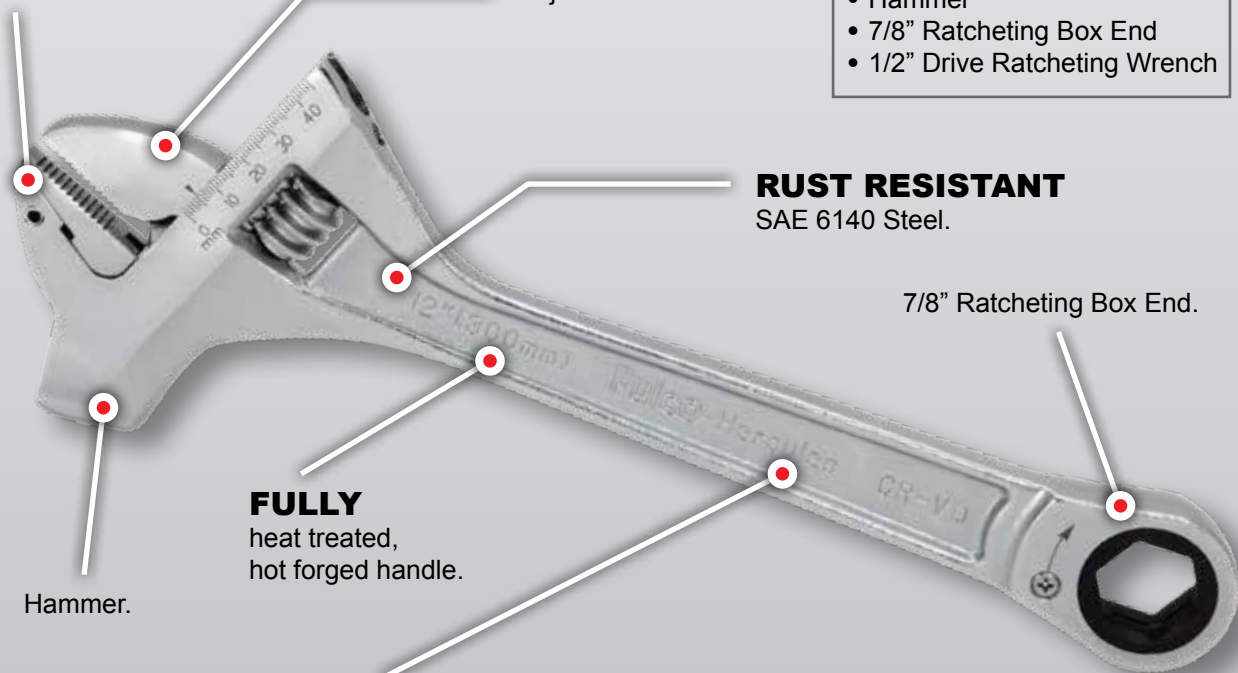

BBI products and services offered exclusively through distribution ©2015 Brighton-Best International, Inc.

Proffered[®]
BBI TOOLS

MINING ADJUSTABLE WRENCH WITH HAMMER

LENGTH: 12"

WRENCHES

**5 IN 1
TOOL**

**FORGED
STEEL
CONSTRUCTION**

**RATCHETING
WRENCH FEATURES**

BBI products and services offered exclusively through distribution ©2015 Brighton Best International, Inc.

MINING ADJUSTABLE WRENCH WITH HAMMER

LENGTH: 12"

WRENCHES

5 TOOLS IN 1

- Adjustable Wrench
- Pipe Wrench
- Hammer
- 7/8" Ratcheting Box End
- 1/2" Drive Ratcheting Wrench

Pipe Wrench.

Adjustable Wrench.

ERGONOMICALLY
designed for a comfortable
hand grip.

1/2" Drive Ratcheting Adapter.

allows for fast setting with one easy pull.

DUAL TEETH

fits SAE and METRIC fastener specifications.

MICRO-ADJUSTING

the moveable pad allows the knurl to adjust the jaw opening. Convenient and 5-times faster operation.