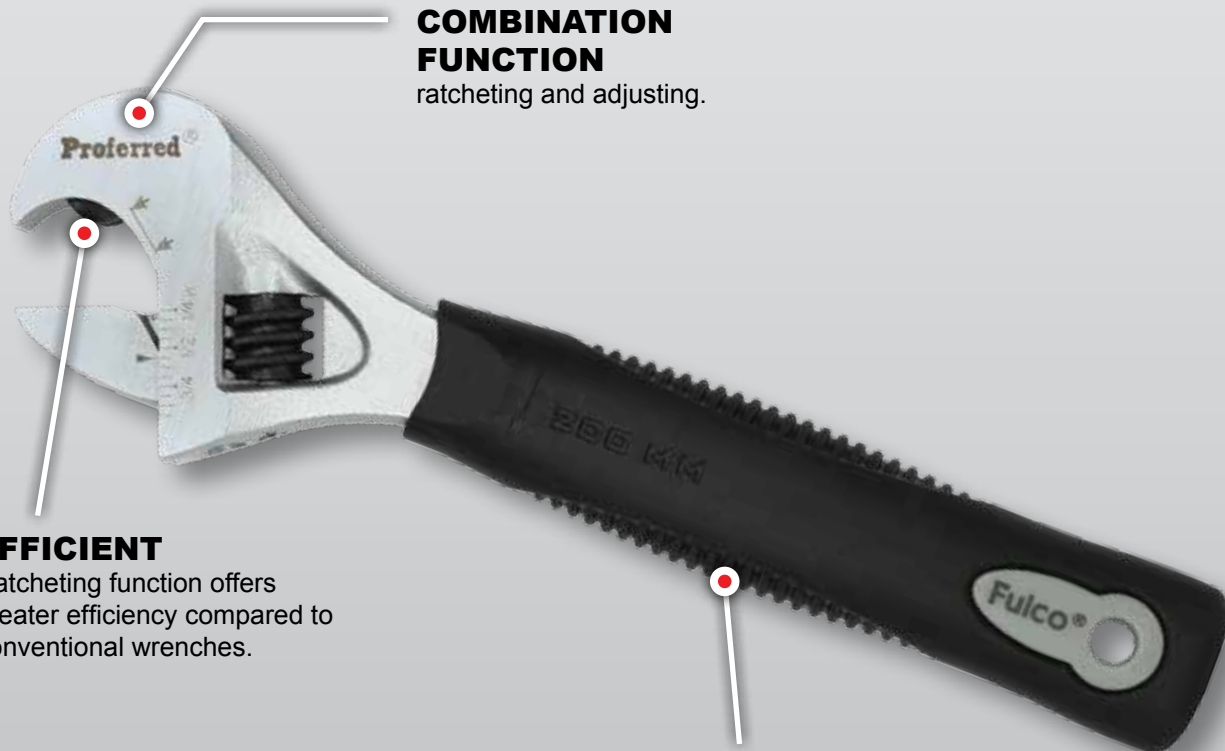

allows for fast setting with one easy pull.

DUAL TEETH

fits SAE and METRIC fastener specifications.

MICRO-ADJUSTING

the moveable pad allows the knurl to adjust the jaw opening. Convenient and 5-times faster operation.

Proffered® BBI TOOLS

The Quality You Know™

RATCHETING ADJUSTABLE WRENCH

LENGTH: 8"

WRENCHES

COMBINATION FUNCTION

ratcheting and adjusting.

EFFICIENT

Ratcheting function offers greater efficiency compared to conventional wrenches.

ANTI-SLIP COMFORT GRIP DESIGN

TPR material handle with ridged design ensures a strong grip and prevents slippage.

Part No.	Description	Weight (lb)	UPC	Country of Origin
T09002	Proffered 8" Ratcheting Adjustable Wrench	0.67	082893867953	Taiwan