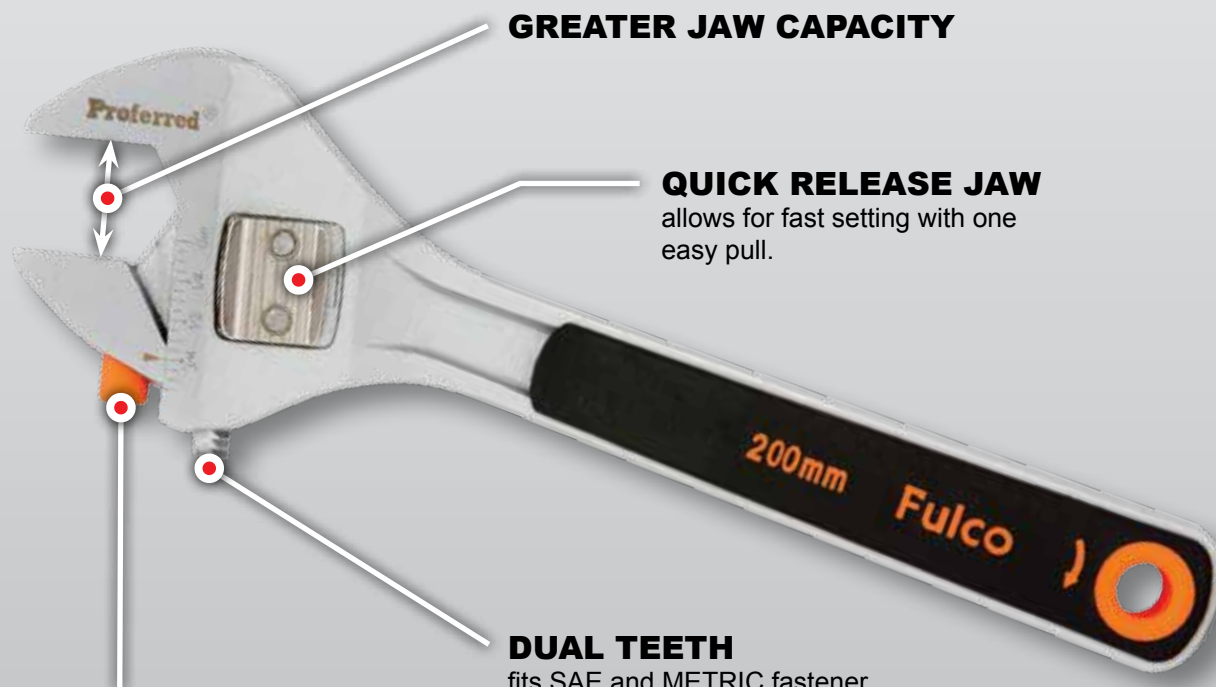

QUICK
RELEASE
JAW

BBI products and services offered exclusively through distributor ©2015 Brighton Best International, Inc.

QUICK SNAP ADJUSTABLE WRENCH

LENGTH: 8"

WRENCHES

GREATER JAW CAPACITY

QUICK RELEASE JAW

allows for fast setting with one easy pull.

DUAL TEETH

fits SAE and METRIC fastener specifications.

MICRO-ADJUSTING

the moveable pad allows the knurl to adjust the jaw opening. Convenient and 5-times faster operation.