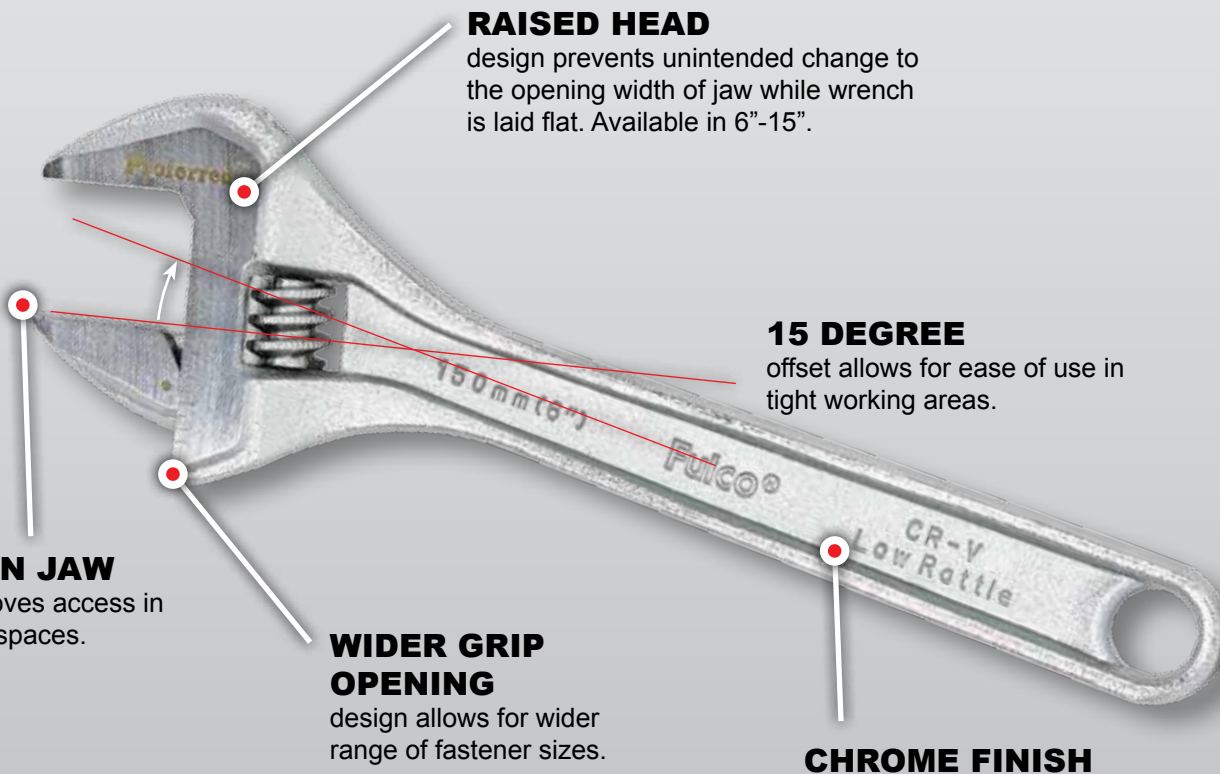

**WIDER GRIP
JAW
DESIGN**

**15 DEGREE
OFFSET FOR
EASY ACCESS**

HEAVY DUTY ADJUSTABLE WRENCH CHROME FINISH

LENGTH: 4", 6", 8", 10", 12", 15", 18", 24"

WRENCHES

Part No.	Description	Weight (lb)	UPC	Country of Origin
T05011	Proffered 4" Heavy Duty Adjustable Wrench Chrome Finish	0.12	082893867786	Taiwan
T05052	Proffered 6" Heavy Duty Adjustable Wrench Chrome Finish	0.28	082893867793	Taiwan
T05053	Proffered 8" Heavy Duty Adjustable Wrench Chrome Finish	0.58	082893867809	Taiwan
T05054	Proffered 10" Heavy Duty Adjustable Wrench Chrome Finish	0.91	082893867816	Taiwan
T05055	Proffered 12" Heavy Duty Adjustable Wrench Chrome Finish	1.50	082893867823	Taiwan
T05056	Proffered 15" Heavy Duty Adjustable Wrench Chrome Finish	2.95	082893867830	Taiwan
T05017	Proffered 18" Heavy Duty Adjustable Wrench Chrome Finish	4.23	082893867847	Taiwan
T05019	Proffered 24" Heavy Duty Adjustable Wrench Chrome Finish	6.66	082893867854	Taiwan

BBI products and services offered exclusively through distribution ©2015 Brighton-Best International, Inc.

Proffered[®]
BBI TOOLS

MINING ADJUSTABLE WRENCH WITH HAMMER

LENGTH: 12"

WRENCHES

**5 IN 1
TOOL**

**FORGED
STEEL
CONSTRUCTION**

**RATCHETING
WRENCH FEATURES**

BBI products and services offered exclusively through distribution ©2015 Brighton Best International, Inc.

MINING ADJUSTABLE WRENCH WITH HAMMER

LENGTH: 12"

WRENCHES

5 TOOLS IN 1

allows for fast setting with one easy pull.

DUAL TEETH

fits SAE and METRIC fastener specifications.

MICRO-ADJUSTING

the moveable pad allows the knurl to adjust the jaw opening. Convenient and 5-times faster operation.