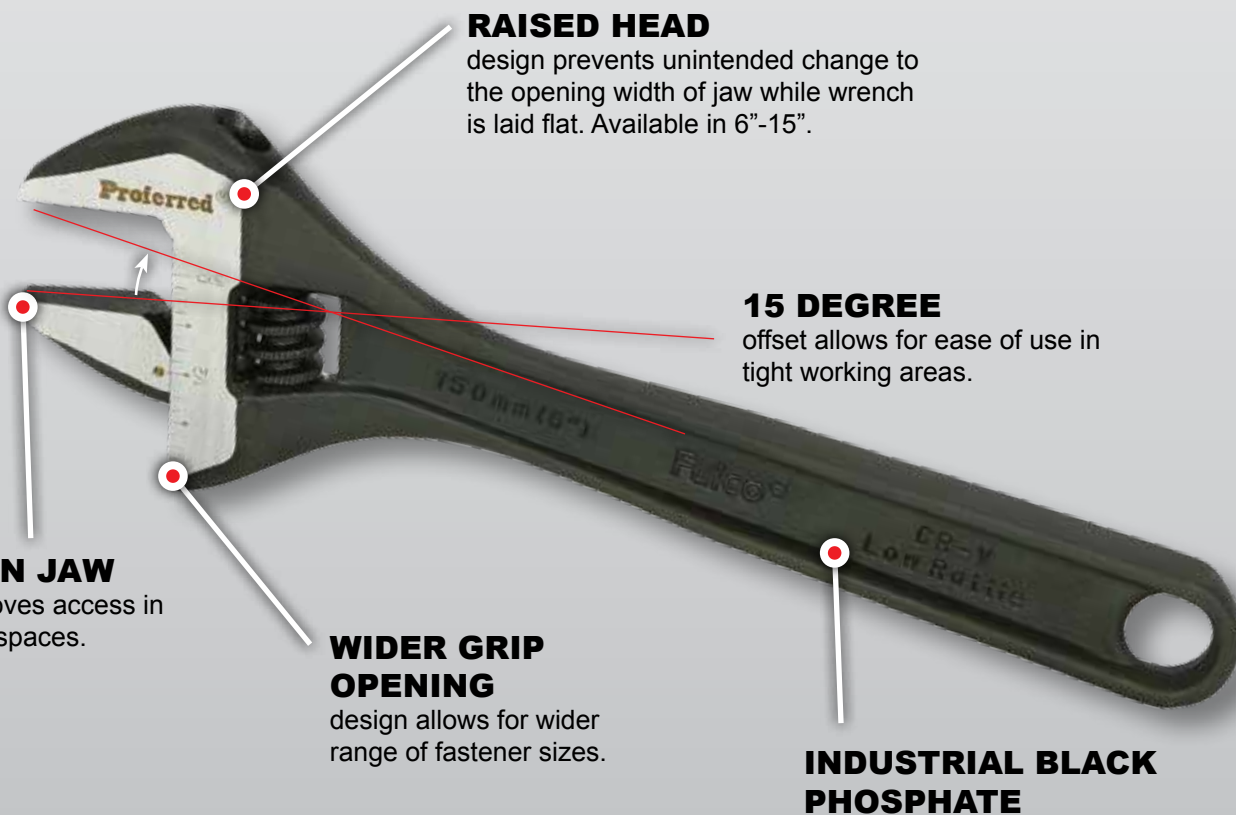

Proffered[®]
BBI TOOLS

HEAVY DUTY ADJUSTABLE WRENCH INDUSTRIAL BLACK PHOSPHATE

LENGTH: 6", 8", 10", 12", 15", 18", 24"

WIDER GRIP
JAW
DESIGN

15 DEGREE
OFFSET FOR
EASY ACCESS

WRENCHES

BBI products and services offered exclusively through distribution ©2015 Brighton Best International, Inc.

HEAVY DUTY ADJUSTABLE WRENCH INDUSTRIAL BLACK PHOSPHATE

LENGTH: 6", 8", 10", 12", 15", 18", 24"

WRENCHES

Part No.	Description	Weight (lb)	UPC	Country of Origin
T05042	Proffered 6" Heavy Duty Adjustable Wrench Industrial Black Phosphate	0.28	082893867717	Taiwan
T05043	Proffered 8" Heavy Duty Adjustable Wrench Industrial Black Phosphate	0.58	082893867724	Taiwan
T05044	Proffered 10" Heavy Duty Adjustable Wrench Industrial Black Phosphate	0.91	082893867731	Taiwan
T05045	Proffered 12" Heavy Duty Adjustable Wrench Industrial Black Phosphate	1.50	082893867748	Taiwan
T05046	Proffered 15" Heavy Duty Adjustable Wrench Industrial Black Phosphate	2.95	082893867755	Taiwan
T05007	Proffered 18" Heavy Duty Adjustable Wrench Industrial Black Phosphate	4.23	082893867762	Taiwan
T05009	Proffered 24" Heavy Duty Adjustable Wrench Industrial Black Phosphate	6.66	082893867779	Taiwan

QUICK
RELEASE
JAW

BBI products and services offered exclusively through distributor ©2015 Brighton Best International, Inc.

QUICK SNAP ADJUSTABLE WRENCH

LENGTH: 8"

WRENCHES

GREATER JAW CAPACITY

QUICK RELEASE JAW

allows for fast setting with one easy pull.

DUAL TEETH

fits SAE and METRIC fastener specifications.

MICRO-ADJUSTING

the moveable pad allows the knurl to adjust the jaw opening. Convenient and 5-times faster operation.