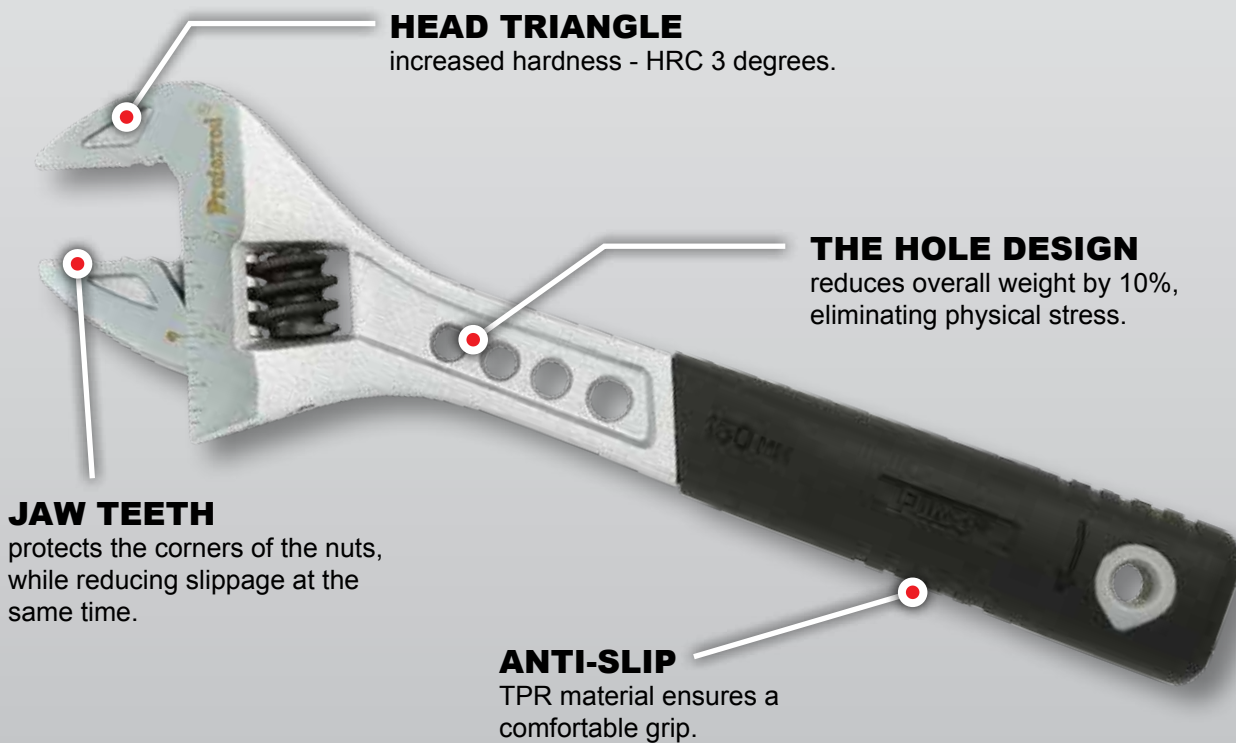

Proferred®
BBI TOOLS

The Quality You Know™

TIGER'S PAW™ ADJUSTABLE WRENCH WITH PADDED HANDLE

LENGTH: 6", 8", 10", 12"

WRENCHES

Part No.	Description	Weight (lb)	UPC	Country of Origin
T06002	Proferred 6" Tiger's Paw™ Adjustable Wrench w/ Padded Handle	0.27	082893867861	Taiwan
T06003	Proferred 8" Tiger's Paw™ Adjustable Wrench w/ Padded Handle	0.53	082893867878	Taiwan
T06004	Proferred 10" Tiger's Paw™ Adjustable Wrench w/ Padded Handle	0.87	082893867885	Taiwan
T06005	Proferred 12" Tiger's Paw™ Adjustable Wrench w/ Padded Handle	1.33	082893867892	Taiwan

BBI products and services offered exclusively through distribution ©2015 Brighton-Best International, Inc.