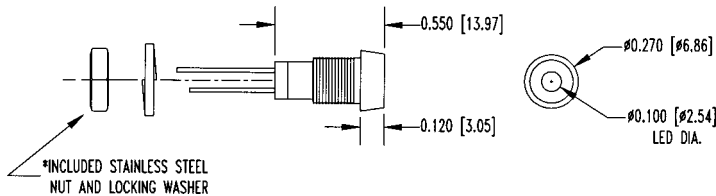

- **Nickle Plated Brass Housings**
- **Enhanced Viewing Angles**
- **Daylight Visible Available**
- **Rugged Design**
- **Additional Specifications, See Pages 38-39**

MPC3 SERIES

Chrome Panel Mount

MPC5 SERIES

Chrome Panel Mount

MPR3 SERIES

Chrome Panel Mount

MPR5 SERIES

Chrome Panel Mount

PART NO.	CHIP		LENS APPEARANCE	ELECTRO-OPTICAL DATA			VIEWING ANGLE (deg)
	EMITTED COLOR	PEAK (nm)		IF=20mA			
			Vf(V) Type	Max	iV Typ. (mcd)		
MPX3GD	GREEN	565	GREEN DIFFUSED	2.2	2.6	40.0	40
MPX3HD	HE RED	635	RED DIFFUSED	2.0	2.6	40.0	40
MPX3YD	YELLOW	585	YELLOW DIFFUSED	2.1	2.6	30.0	40
MPX3SRD	SUPER RED	660	RED DIFFUSED	1.7	2.6	120.0	50
MPX3BWD	BLUE	430	BLUE DIFFUSED	5.0	5.5	15.0	45
MPX5GD	GREEN	565	GREEN DIFFUSED	2.2	2.6	50.0	55
MPX5HD	HE RED	635	RED DIFFUSED	2.0	2.6	50.0	55
MPX5YD	YELLOW	585	YELLOW DIFFUSED	2.1	2.6	40.0	55
MPX5SR	SUPER RED	660	RED DIFFUSED	1.7	2.6	150.0	50
MPX5BWD	BLUE	430	BLUE DIFFUSED	5.0	5.5	15.0	45