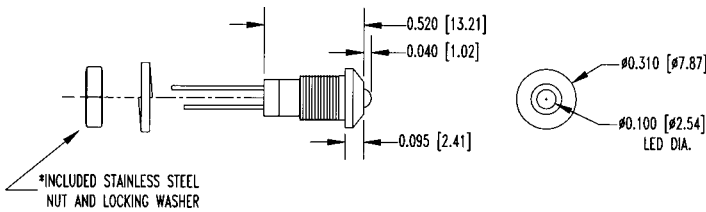

- **Nickle Plated Brass Housings**
- **Enhanced Viewing Angles**
- **Daylight Visible Available**
- **Rugged Design**
- **Additional Specifications, See Pages 38-39**

MPC3 SERIES

Chrome Panel Mount

MPC5 SERIES

Chrome Panel Mount

MPR3 SERIES

Chrome Panel Mount

MPR5 SERIES

Chrome Panel Mount

PART NO.	CHIP		LENS APPEARANCE	ELECTRO-OPTICAL DATA			VIEWING ANGLE (deg)
	EMITTED COLOR	PEAK (nm)		IF=20mA			
			Vf(V) Type	Max	iV Typ. (mcd)		
MPX3GD	GREEN	565	GREEN DIFFUSED	2.2	2.6	40.0	40
MPX3HD	HE RED	635	RED DIFFUSED	2.0	2.6	40.0	40
MPX3YD	YELLOW	585	YELLOW DIFFUSED	2.1	2.6	30.0	40
MPX3SRD	SUPER RED	660	RED DIFFUSED	1.7	2.6	120.0	50
MPX3BWD	BLUE	430	BLUE DIFFUSED	5.0	5.5	15.0	45
MPX5GD	GREEN	565	GREEN DIFFUSED	2.2	2.6	50.0	55
MPX5HD	HE RED	635	RED DIFFUSED	2.0	2.6	50.0	55
MPX5YD	YELLOW	585	YELLOW DIFFUSED	2.1	2.6	40.0	55
MPX5SR	SUPER RED	660	RED DIFFUSED	1.7	2.6	150.0	50
MPX5BWD	BLUE	430	BLUE DIFFUSED	5.0	5.5	15.0	45