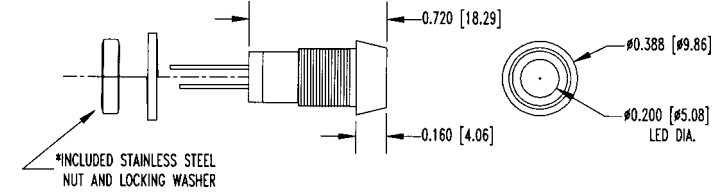

Chrome Panel Mount

MPR3 SERIES

Chrome Panel Mount

MPR5 SERIES

Chrome Panel Mount

PART NO.	CHIP		LENS APPEARANCE	ELECTRO-OPTICAL DATA			VIEWING ANGLE (deg)
	EMITTED COLOR	PEAK (nm)		IF=20mA			
			Vf(V) Type	Max	iV Typ. (mcd)		
MPX3GD	GREEN	565	GREEN DIFFUSED	2.2	2.6	40.0	40
MPX3HD	HE RED	635	RED DIFFUSED	2.0	2.6	40.0	40
MPX3YD	YELLOW	585	YELLOW DIFFUSED	2.1	2.6	30.0	40
MPX3SRD	SUPER RED	660	RED DIFFUSED	1.7	2.6	120.0	50
MPX3BWD	BLUE	430	BLUE DIFFUSED	5.0	5.5	15.0	45
MPX5GD	GREEN	565	GREEN DIFFUSED	2.2	2.6	50.0	55
MPX5HD	HE RED	635	RED DIFFUSED	2.0	2.6	50.0	55
MPX5YD	YELLOW	585	YELLOW DIFFUSED	2.1	2.6	40.0	55
MPX5SR	SUPER RED	660	RED DIFFUSED	1.7	2.6	150.0	50
MPX5BWD	BLUE	430	BLUE DIFFUSED	5.0	5.5	15.0	45