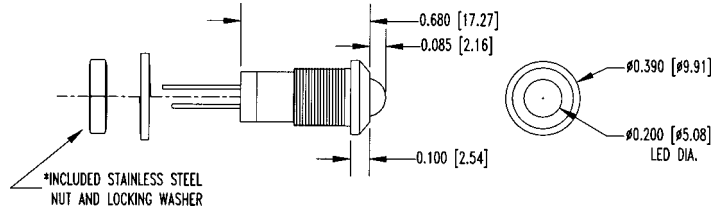

- **Nickle Plated Brass Housings**
- **Enhanced Viewing Angles**
- **Daylight Visible Available**
- **Rugged Design**
- **Additional Specifications, See Pages 38-39**

MPC3 SERIES

Chrome Panel Mount

MPC5 SERIES

Chrome Panel Mount

MPR3 SERIES

Chrome Panel Mount

MPR5 SERIES

Chrome Panel Mount

PART NO.	CHIP		LENS APPEARANCE	ELECTRO-OPTICAL DATA			VIEWING ANGLE (deg)
	EMITTED COLOR	PEAK (nm)		IF=20mA			
			Vf(V) Type	Max	iV Typ. (mcd)		
MPX3GD	GREEN	565	GREEN DIFFUSED	2.2	2.6	40.0	40
MPX3HD	HE RED	635	RED DIFFUSED	2.0	2.6	40.0	40
MPX3YD	YELLOW	585	YELLOW DIFFUSED	2.1	2.6	30.0	40
MPX3SRD	SUPER RED	660	RED DIFFUSED	1.7	2.6	120.0	50
MPX3BWD	BLUE	430	BLUE DIFFUSED	5.0	5.5	15.0	45
MPX5GD	GREEN	565	GREEN DIFFUSED	2.2	2.6	50.0	55
MPX5HD	HE RED	635	RED DIFFUSED	2.0	2.6	50.0	55
MPX5YD	YELLOW	585	YELLOW DIFFUSED	2.1	2.6	40.0	55
MPX5SR	SUPER RED	660	RED DIFFUSED	1.7	2.6	150.0	50
MPX5BWD	BLUE	430	BLUE DIFFUSED	5.0	5.5	15.0	45